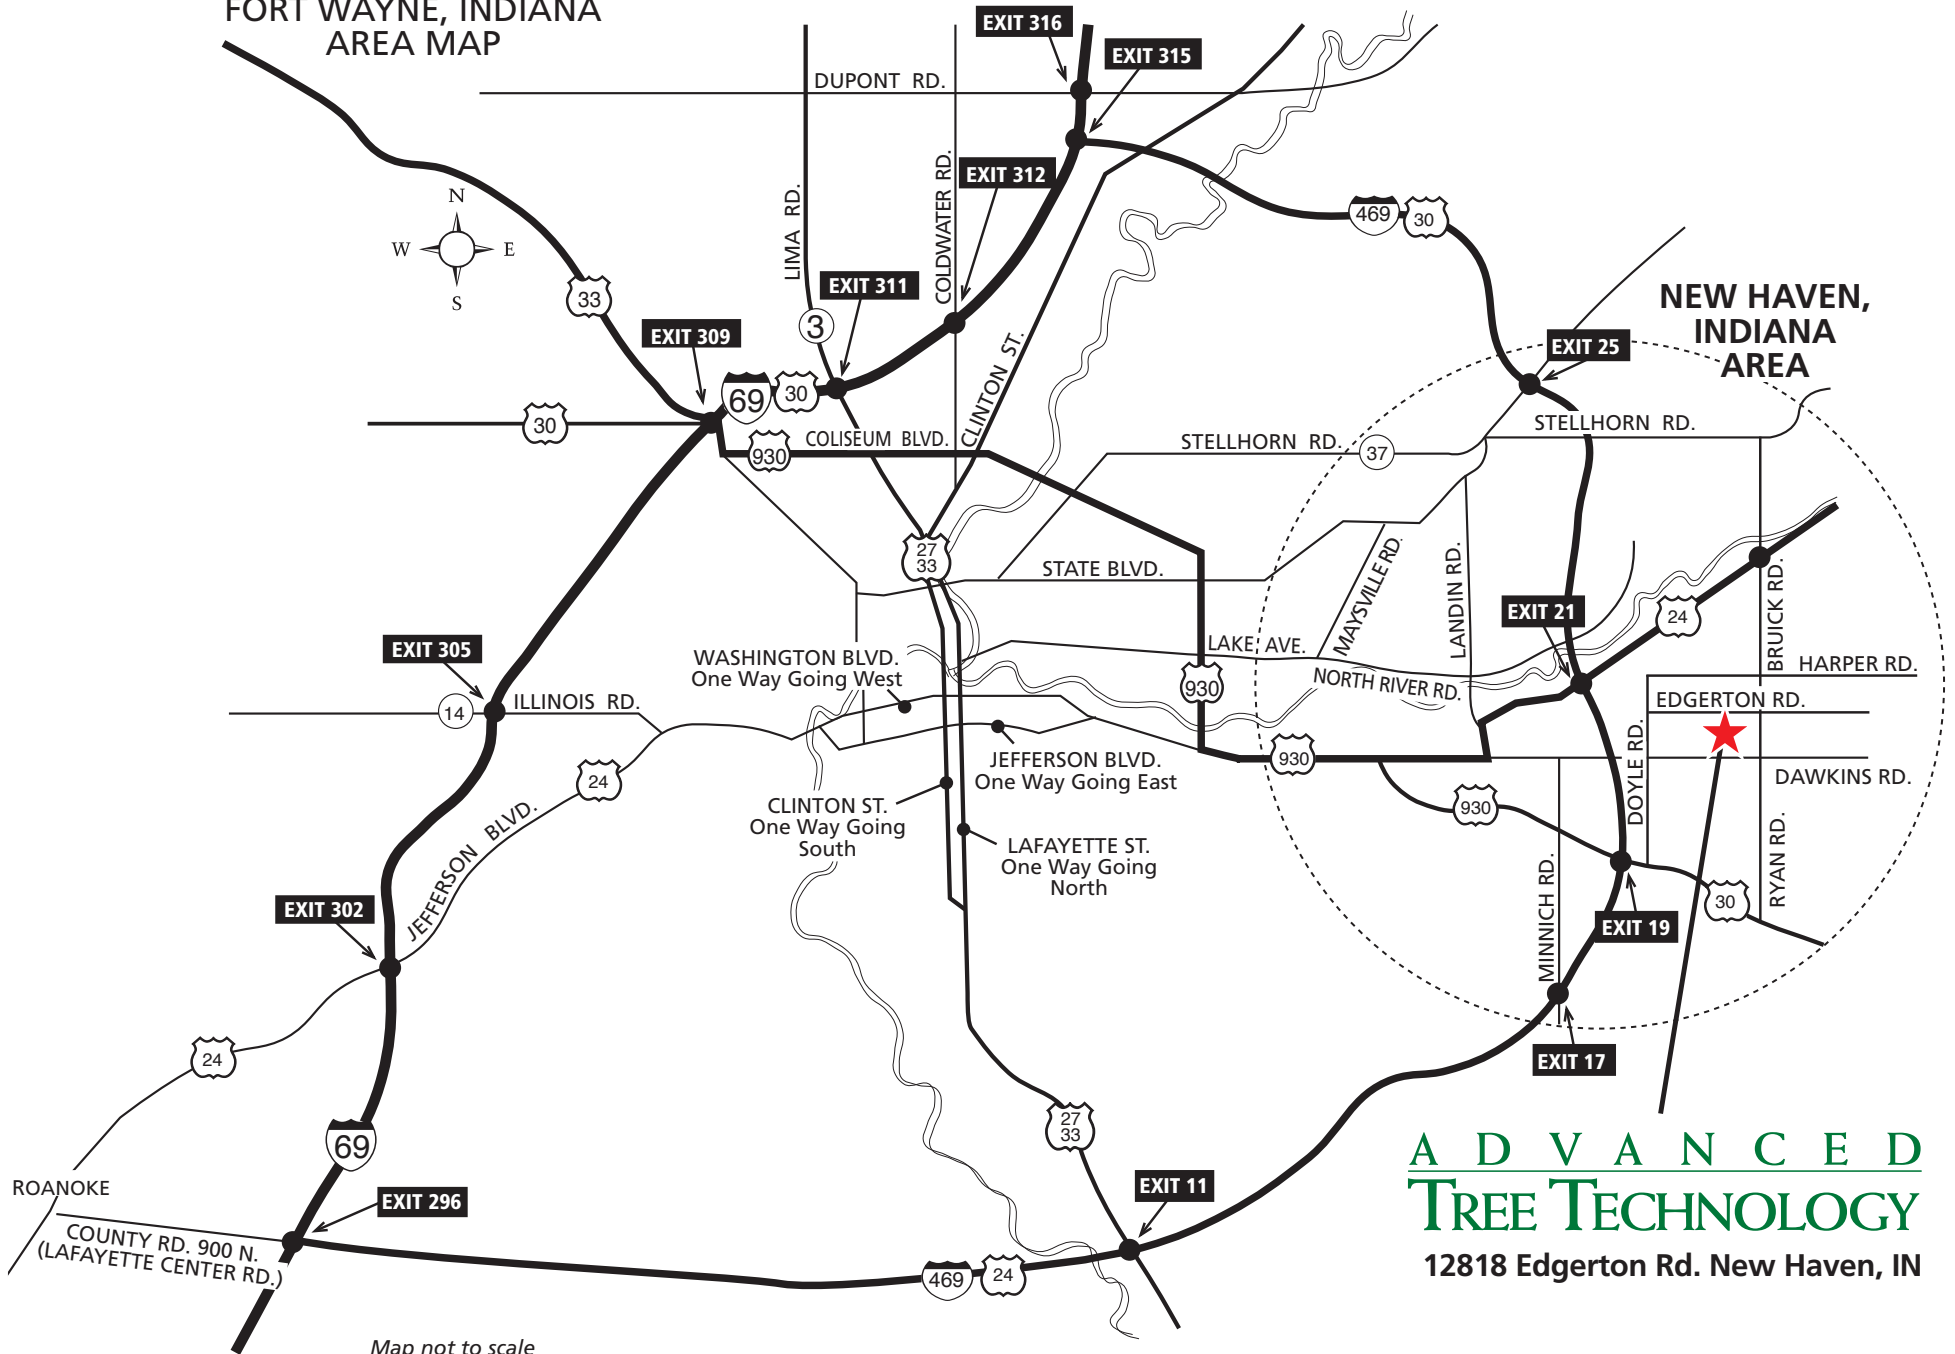

FORT WAYNE, INDIANA
AREA MAP

NEW HAVEN,
INDIANA
AREA

**ADVANCED
TREE TECHNOLOGY**

12818 Edgerton Rd. New Haven, IN

Map not to scale